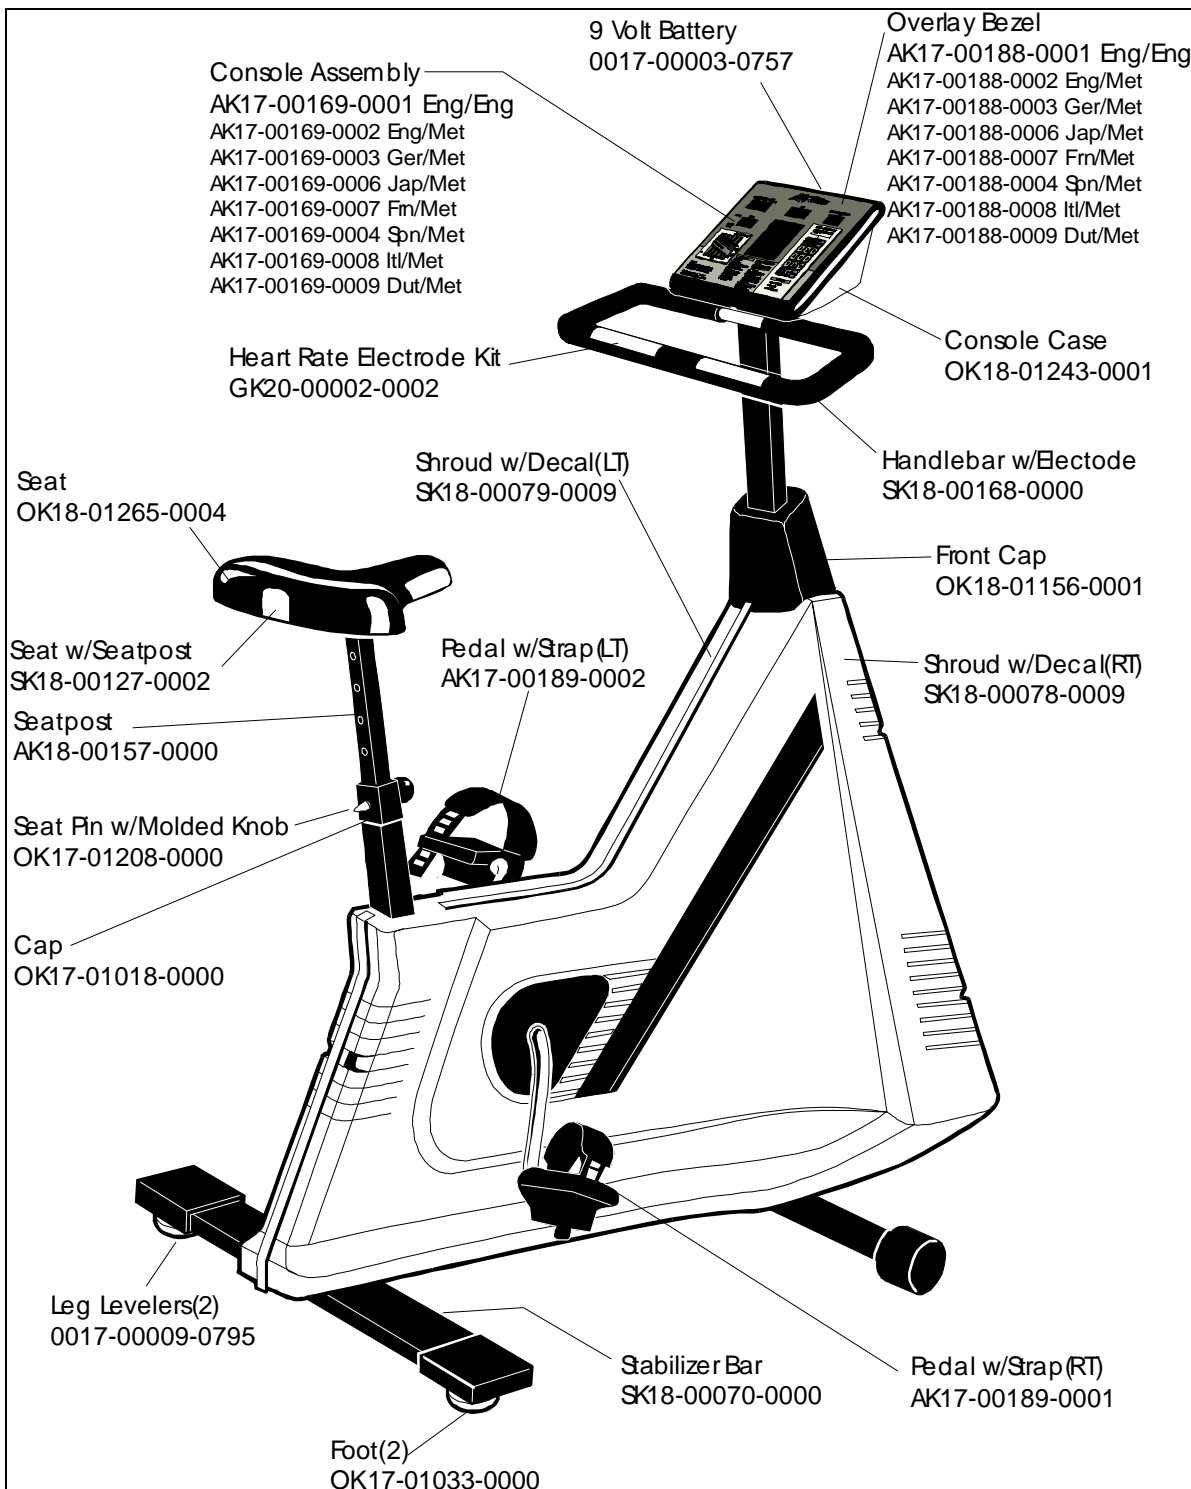

**LC-6500HR  
EXERCISE BIKE**

**GE09-00016-XXXX**

**LC-6500HR**  
**EXERCISE BIKE**

**GE09-00016-XXXX**

# *Life Fitness*

LC-6500HR Exercise Bike

Customer Support Services  
**PARTS MANUAL** rev 26 Jun 2008